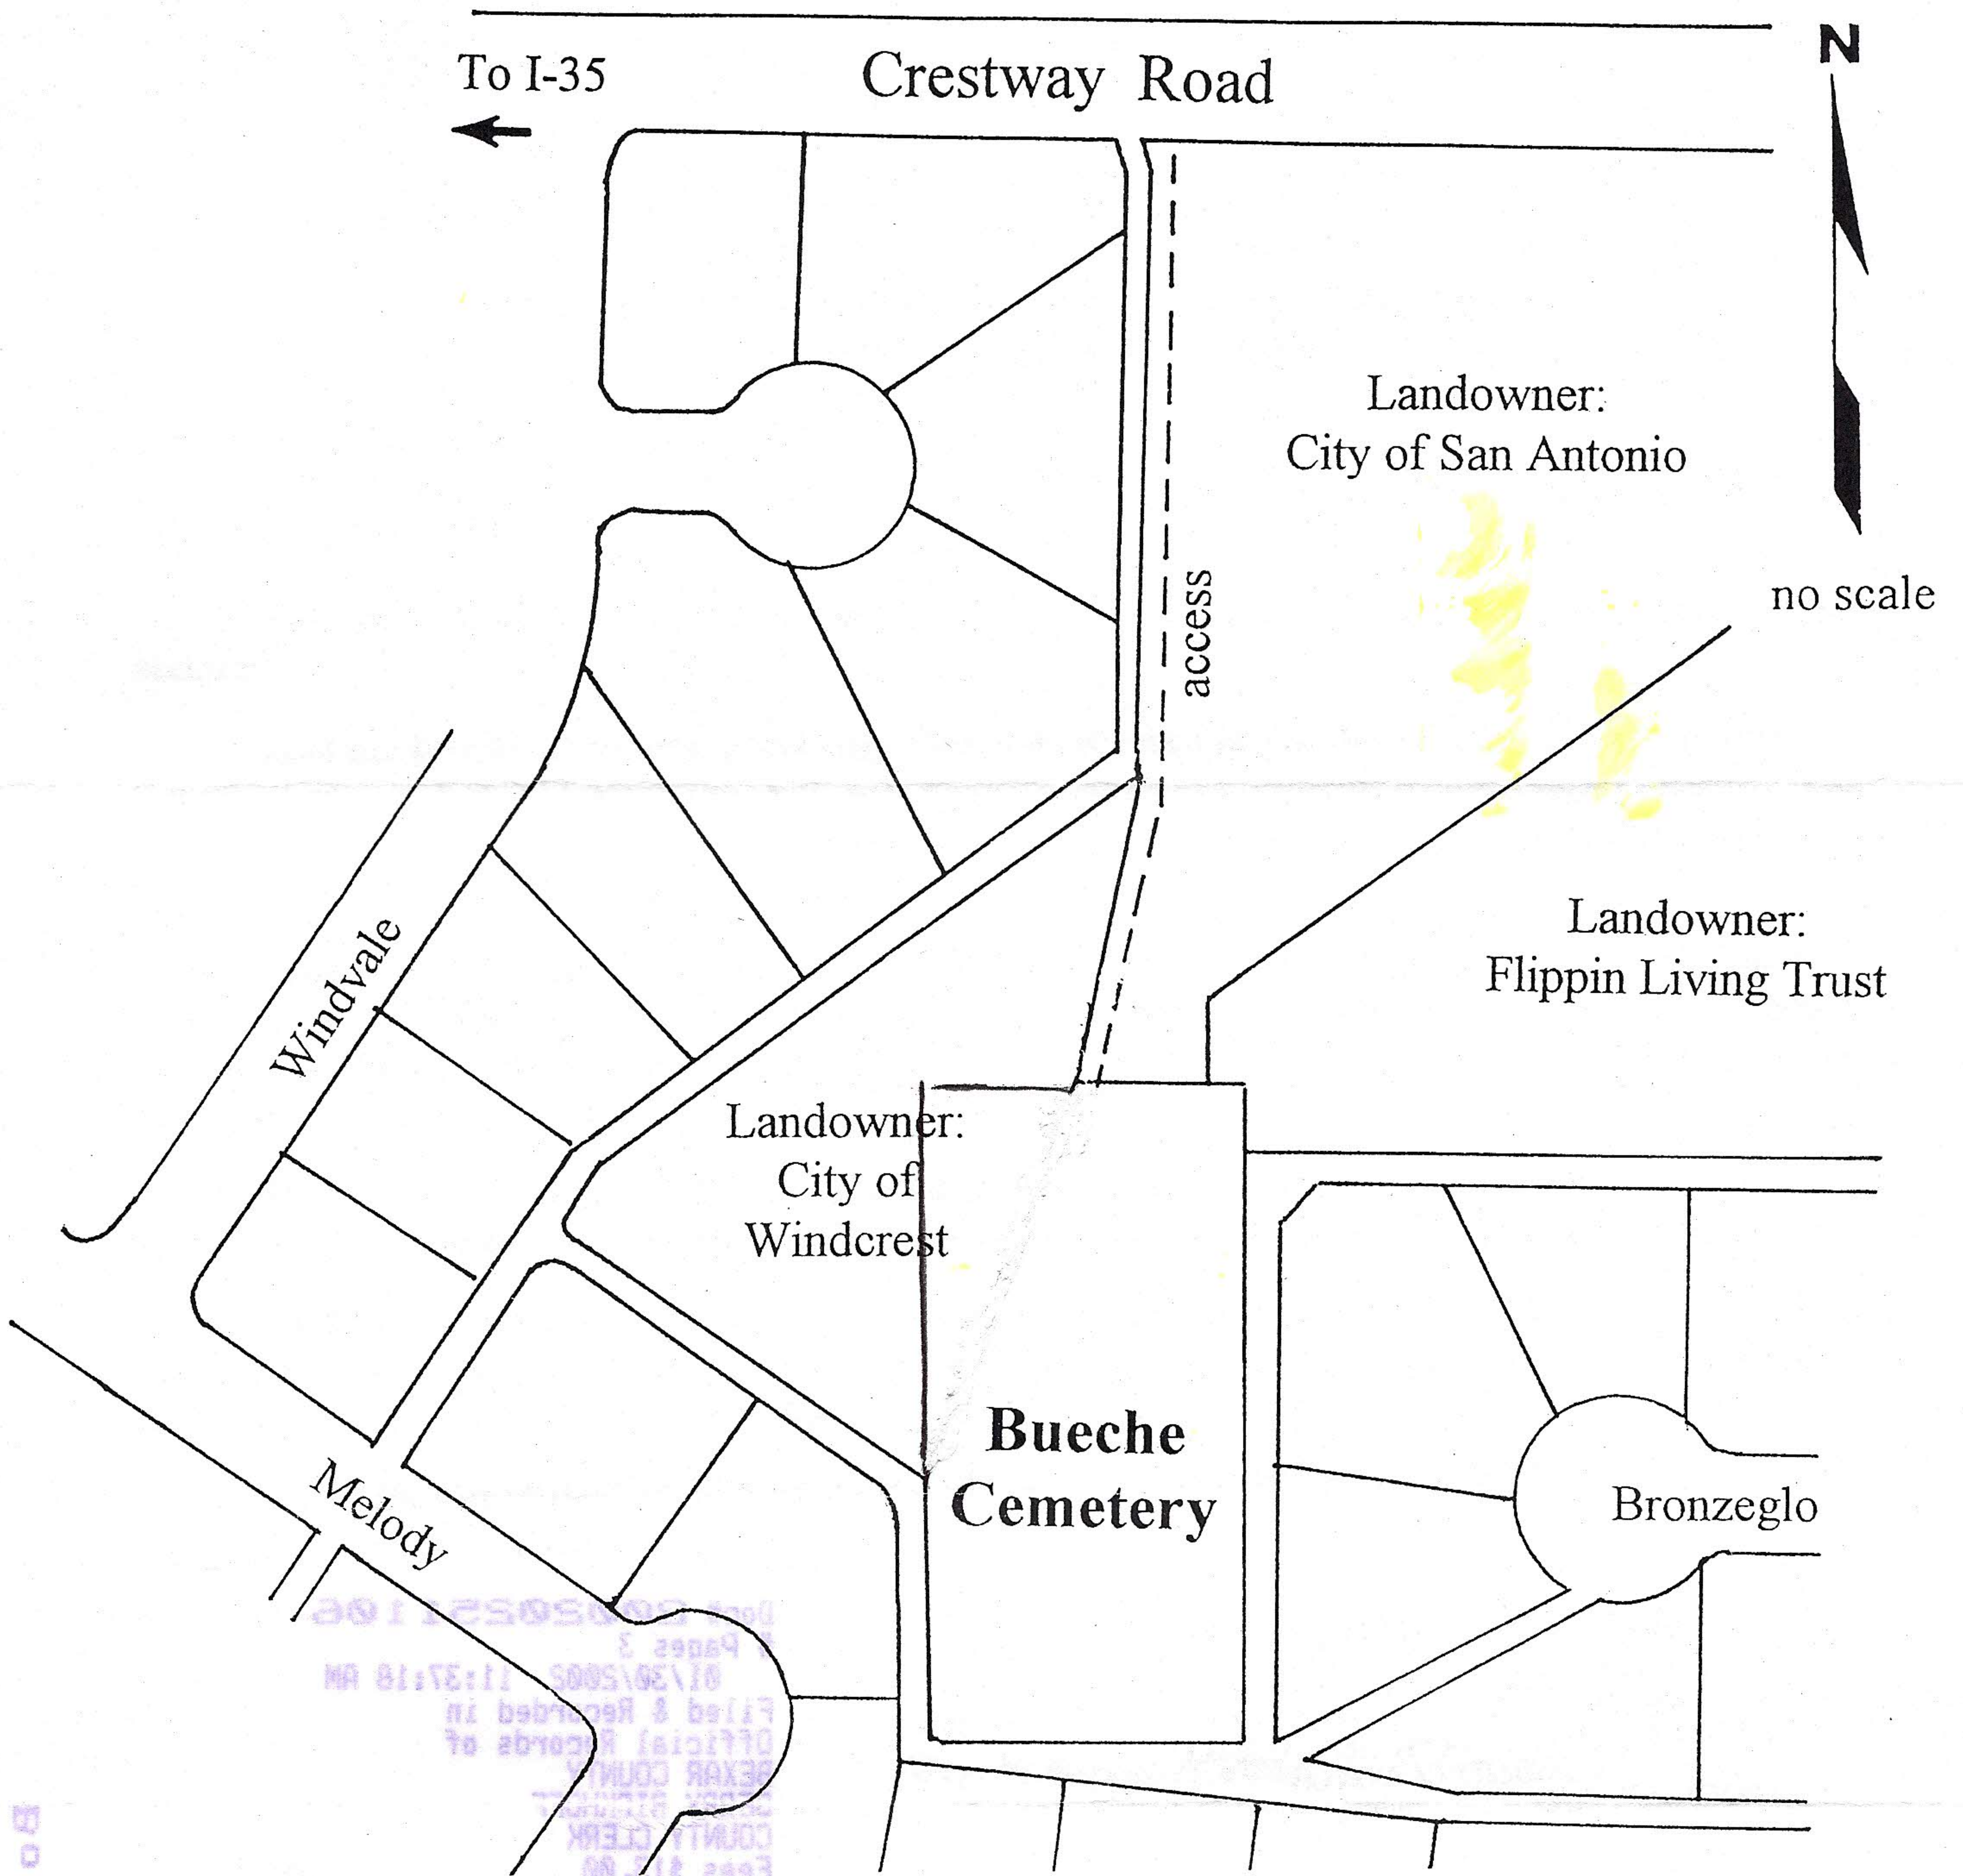

# EXHIBIT "A"

5404 Crestway Road, Windcrest, Texas 78239.

Map adopted from data provided by the applicant and Bexar County Tax Appraisal District.

See Deed Records of Bexar County, Volume 247, Page 266, and Volume 401, Page 58.

Located in Sam Zeifer Survey, A-104, Bexar County, Texas.

UTM: Zone: 14 Easting: 559643E Northing: 3265693N

Cemetery located at Latitude 29° 31' 16" N Longitude: 98° 23' 05" W

## **BUECHE CEMETERY**

Also called A. L. Bueche Family Cemetery

Cemetery No. BX-C05

Bexar County